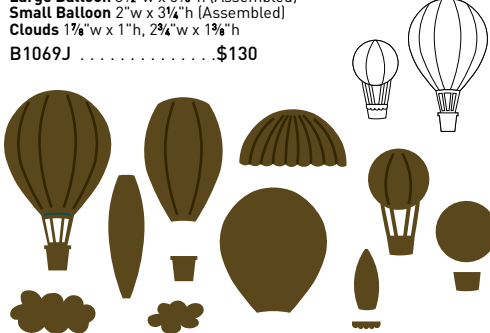

### NEW! Album-Road Trip (2-Die Set)

8" w x 6" h (Assembled)  
A1041J ..... \$160

### NEW! Hot Air Balloons (2-Die Set)

Large Balloon 3 1/2" w x 5 1/4" h (Assembled)  
Small Balloon 2" w x 3 1/4" h (Assembled)  
Clouds 1 7/8" w x 1" h, 2 3/4" w x 1 3/8" h  
B1069J ..... \$130

### NEW! Sew Cute

Needle 1/4" w x 2 1/2" h Scissors 1 3/4" w x 4" h  
Dress Form 1 3/4" w x 6" h Buttons 1", 3/8"  
Thread Spool 1 1/8" w x 1 3/4" h  
Perforation Blade 1 1/4" w  
S1013XLC ..... \$125

NEW! Album-Road Trip (A1041J), \$160  
Frames #2 (P1024LC), \$70  
Stars-Layering (CC104LC), \$75