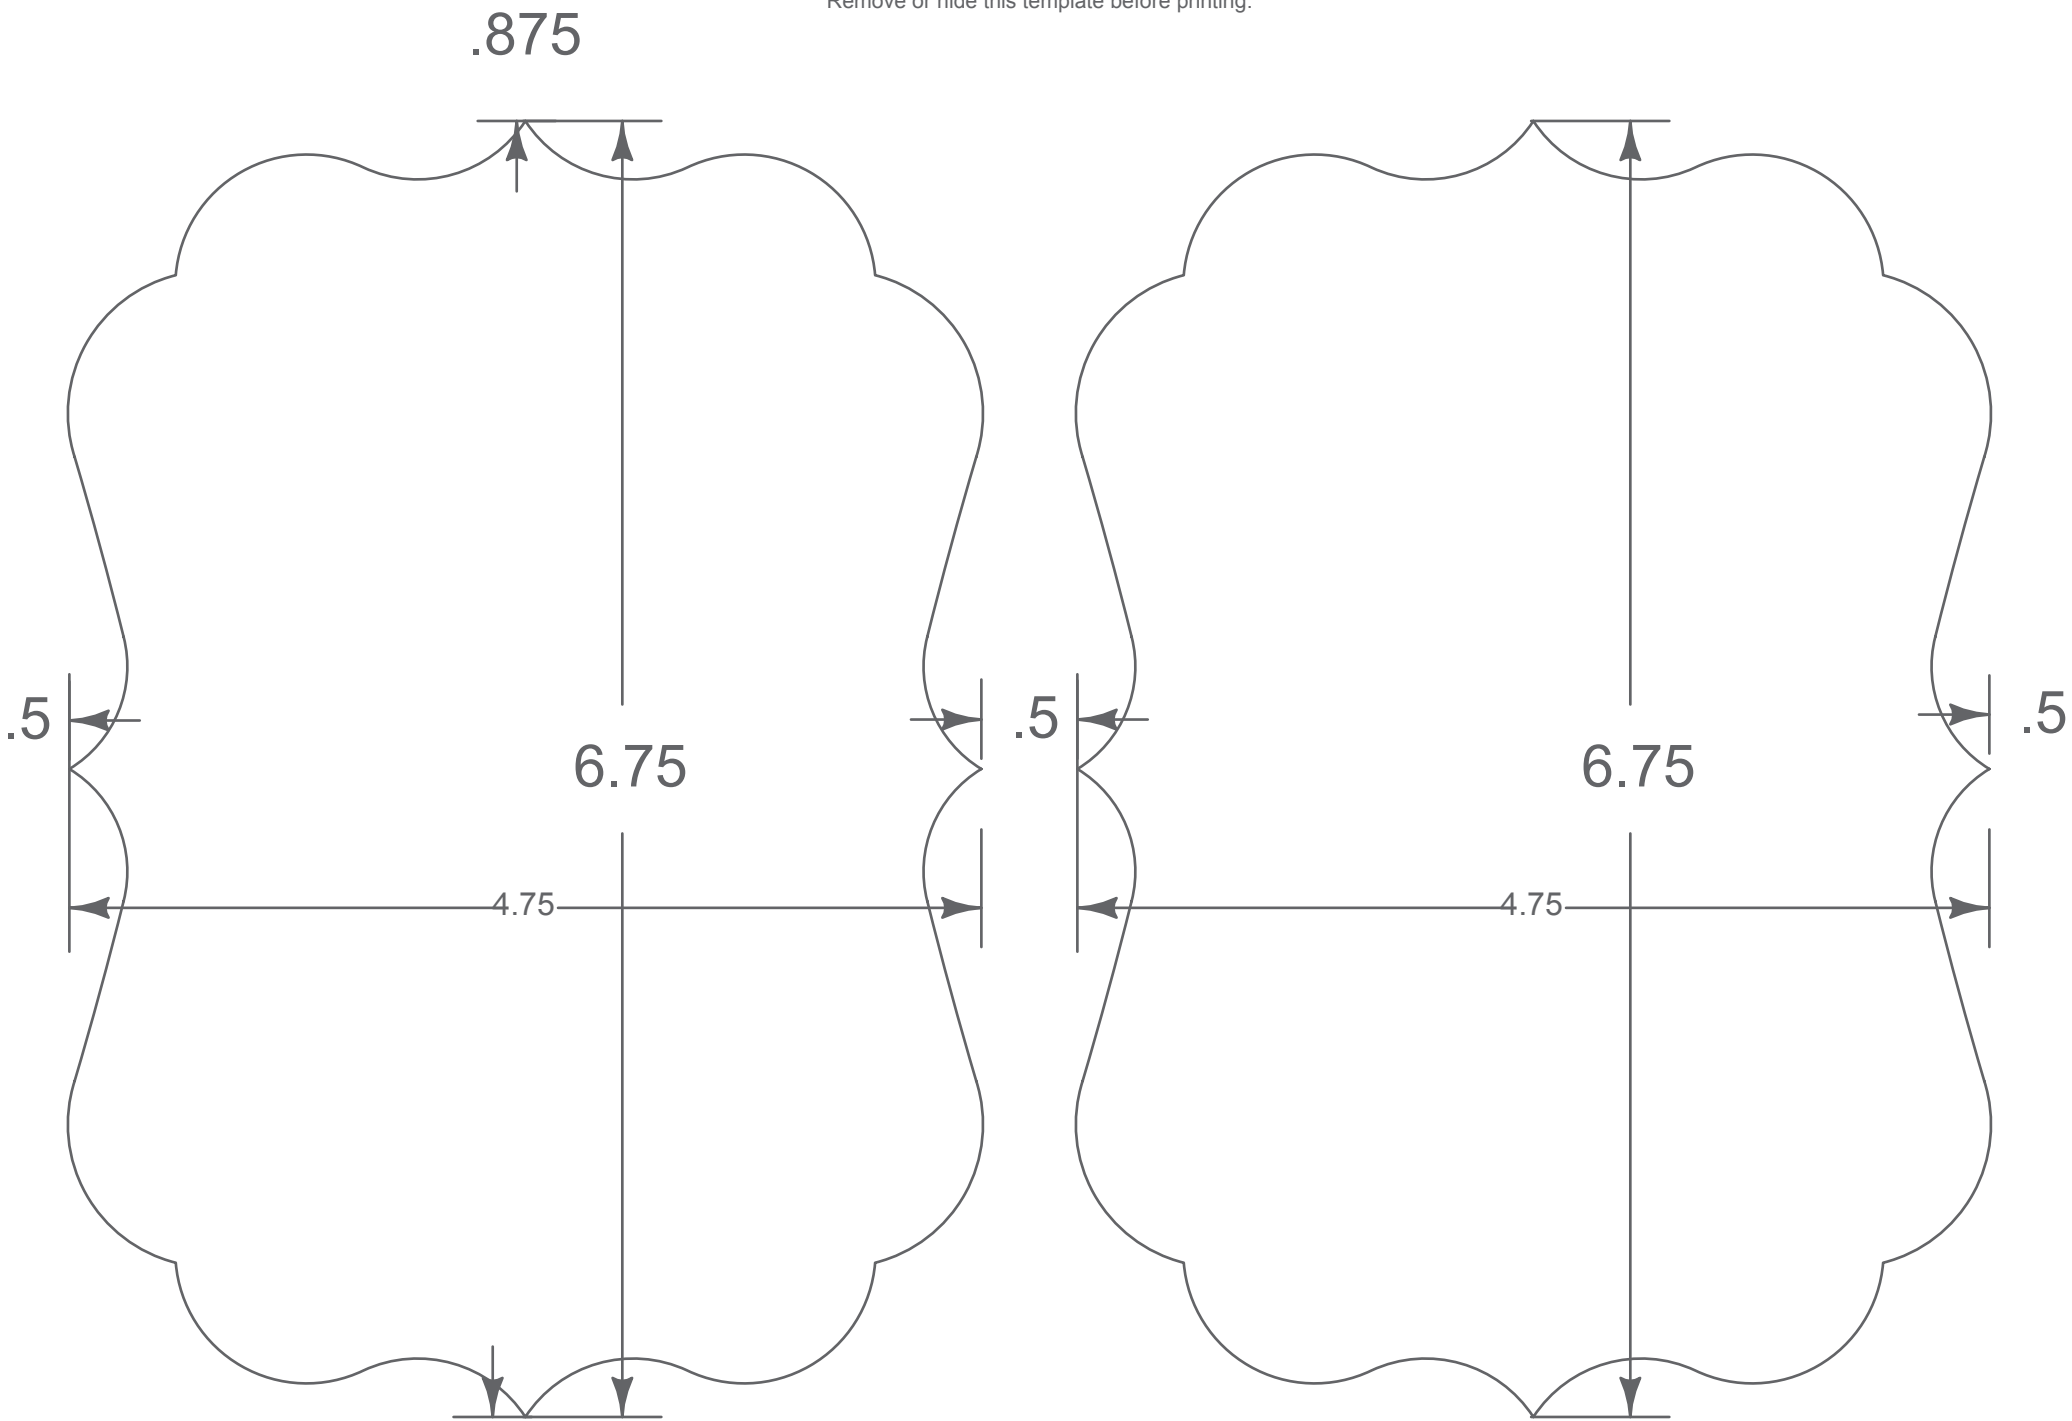

\*\*Remove or hide this template before printing.\*\*

$.875$

**AccuCut**

Die Number: NC674SJ

Die Name: A7 Cards-Frame

All measurements are in inches.

8.5" x 11" REFERENCE ONLY